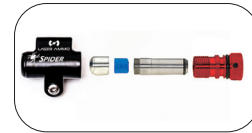

Laser

Battery

Back Cap

- 1 Unscrew the cartridge.
- 2 Insert the battery pack according to the drawing, plus side facing the back cap.
- 3 Verify the threading is fully closed and there are no gaps.

SPIDER

The Spider is to be used with Airsoft pistols with Picatinny rail and the REAL cartridge.

REAL

The REAL is to be used with specific model airsoft pistols and the REAL cartridge.

FLASH

Replacing the flash hider of an airsoft rifles (with CCW 1/14 treads).