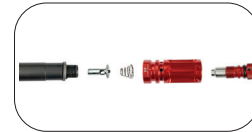

Laser

Battery

Back Cap

- 1 Unscrew the cartridge.
- 2 Insert the battery pack according to the drawing, plus side facing the back cap.
- 3 Verify the threading is fully closed and there are no gaps.

SPIDER

The Spider is to be used with Airsoft pistols with Picatinny rail and the REAL cartridge.

REAL

The REAL is to be used with specific model airsoft pistols and the REAL cartridge.

FLASH

Replacing the flash hider of an airsoft rifles (with CCW 1/14 treads).